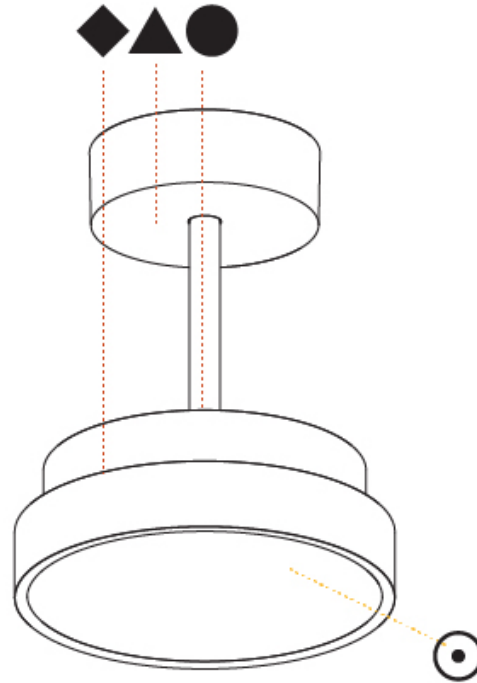

SIGN DIVA TUBE SUSPENSION

A300019-

PROJECT _____

TYPE _____

SPECIFIER _____

QUANTITY _____

DATE _____

A