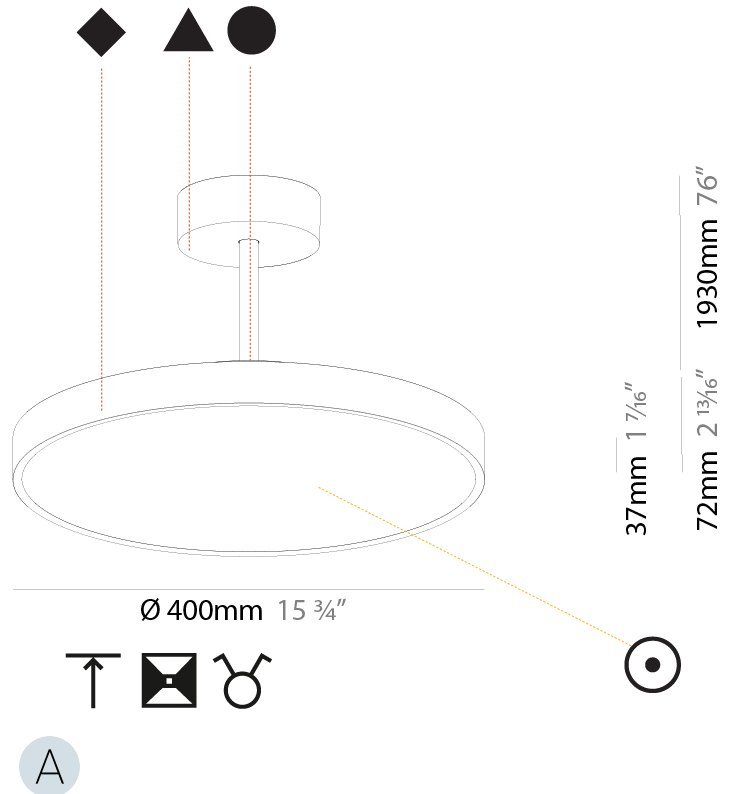

GENERAL

Series: Sign Diva Tube
Subseries: Sign Diva Tube
Brand: Prolicht
Division: Architectural
Mounting Type: Suspension
Mounting Location: Ceiling
Subcategory: Pendant

PHYSICAL

Shape: Round
Diameter (mm): 400
Diameter (in): 15 3/4
Height (mm): 72
Height (in): 2 13/16
Max. Overall Height (mm): 2002
Max. Overall Height (in): 78 13/16
Light Distribution: Direct / Indirect
Weight (kg): 3.314
Weight (lbs): 7.306
Diffuser: PMMA - Opal / Micro-Prism / Sparkling Secret / Vintage Industrial
Fixture Finish: SSR / BKV / CWI / CRY / HAB / UFT / ITA / RUA / FTG / MYG / LOD / PUS / FRO / FUP / KIA / POP / BLS / SPG / MEY / GOH / GUM / CHC / COM / ABZ / JAG / OBR / MOS / ROR
Fixture Material: Extruded Aluminum / Steel

ELECTRICAL

Lamp Type: LED (Zhaga Standard)
Input Wattage (W): 30
Total Output Wattage (W): 27.8
Dimming: Tri-Mode (Non-Dimming and Phase Dimming (120Vac only) and 0-10V Dimming)
Driver Included: Yes
Driver Location: Integrated
Driver Type: Constant Current - Universal
Driver Class: Class 2
Input Voltage (V): 120 - 277
Constant Current (MA): 500 / 350

LED

Color Temperature (*K): 3000 / 3500 / 4000
Max. Delivered Lumen (lm): 3049 / 3019 / 3055 / 3117
Nominal Lumen (lm): 4182 / 4142 / 4189 / 4275
CRI: >90 CRI
Lamp Life (hrs): 50000

OPTICAL

RATINGS AND CERTIFICATIONS

Certified By: Certified for North American Standards
IP rating: IP20