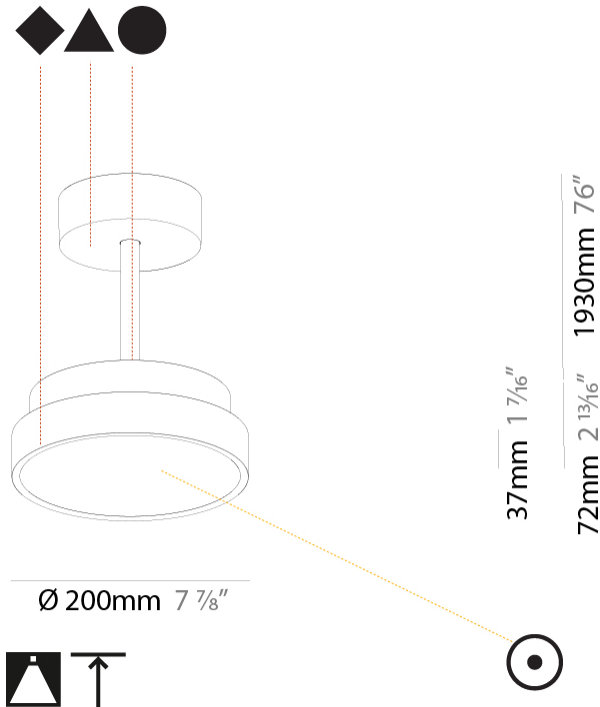

GENERAL

Series: Sign Diva Tube
Subseries: Sign Diva Tube
Brand: Prolicht
Division: Architectural
Mounting Type: Suspension
Mounting Location: Ceiling
Subcategory: Pendant

PHYSICAL

Shape: Round
Diameter (mm): 200
Diameter (in): 7 7/8
Height (mm): 72
Height (in): 2 13/16
Max. Overall Height (mm): 1972
Max. Overall Height (in): 77 5/8
Light Distribution: Direct
Weight (kg): 1.648
Weight (lbs): 3.633
Diffuser: PMMA - Opal / Micro-Prism / Sparkling Secret / Vintage Industrial
Fixture Finish: SSR / BKV / CWI / CRY / HAB / UFT / ITA / RUA / FTG / MYG / LOD / PUS / FRO / FUP / KIA / POP / BLS / SPG / MEY / GOH / GUM / CHC / COM / ABZ / JAG / OBR / MOS / ROR
Fixture Material: Extruded Aluminum / Steel

ELECTRICAL

Lamp Type: LED (Zhaga Standard)
Input Wattage (W): 10
Dimming: Tri-Mode (Non-Dimming and Phase Dimming (120Vac only) and 0-10V Dimming)
Driver Included: Yes
Driver Location: Integrated
Driver Type: Constant Current - Universal
Driver Class: Class 2
Input Voltage (V): 120 - 277
Constant Current (MA): 350

LED

Color Temperature (°K): 2700 / 3000 / 3500 / 4000
Max. Delivered Lumen (lm): 836 / 895 / 903 / 921
Nominal Lumen (lm): 1280 / 1370 / 1382 / 1410
CRI: >90 CRI
Lamp Life (hrs): 50000

OPTICAL

RATINGS AND CERTIFICATIONS

Certified By: Certified for North American Standards
IP rating: IP20