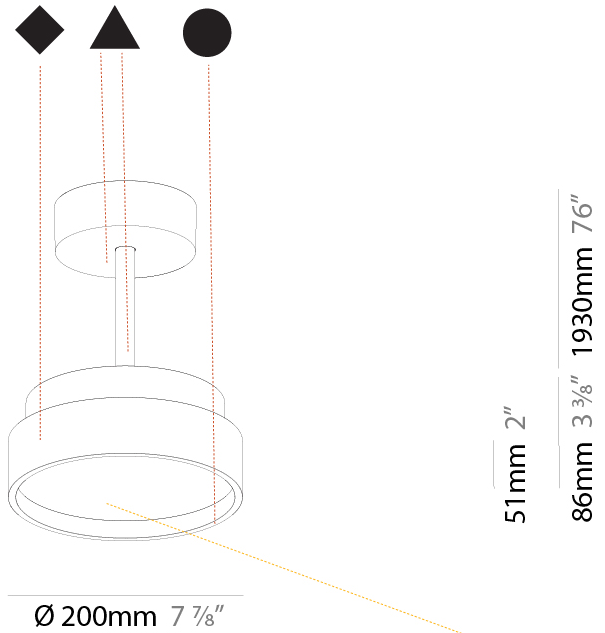

GENERAL

Series: Sign Diva Tube
Subseries: Sign Diva Tube Korona
Brand: Prolicht
Division: Architectural
Mounting Type: Suspension
Mounting Location: Ceiling
Subcategory: Pendant

PHYSICAL

Shape: Round
Diameter (mm): 200
Diameter (in): 7 7/8
Height (mm): 86
Height (in): 3 3/8
Max. Overall Height (mm): 2016
Max. Overall Height (in): 79 3/8
Light Distribution: Direct
Weight (kg): 1.789
Weight (lbs): 3.944
Diffuser: PMMA - Opal / Micro-Prism / Sparkling Secret / Vintage Industrial
Fixture Finish: SSR / BKV / CWI / CRY / HAB / UFT / ITA / RUA / FTG / MYG / LOD / PUS / FRO / FUP / KIA / POP / BLS / SPG / MEY / GOH / GUM / CHC / COM / ABZ / JAG / OBR / MOS / ROR
Fixture Material: Extruded Aluminum / Steel

ELECTRICAL

Lamp Type: LED (Zhaga Standard)
Input Wattage (W): 10
Dimming: Tri-Mode (Non-Dimming and Phase Dimming (120Vac only) and 0-10V Dimming)
Driver Included: Yes
Driver Location: Integrated
Driver Type: Constant Current - Universal
Driver Class: Class 2
Input Voltage (V): 120 - 277
Constant Current (MA): 350

LED

Color Temperature (°K): 2700 / 3000 / 3500 / 4000
Max. Delivered Lumen (lm): 836 / 895 / 903 / 921
Nominal Lumen (lm): 1280 / 1370 / 1382 / 1410
CRI: >90 CRI
Lamp Life (hrs): 50000

OPTICAL

RATINGS AND CERTIFICATIONS

Certified By: Certified for North American Standards
IP rating: IP20