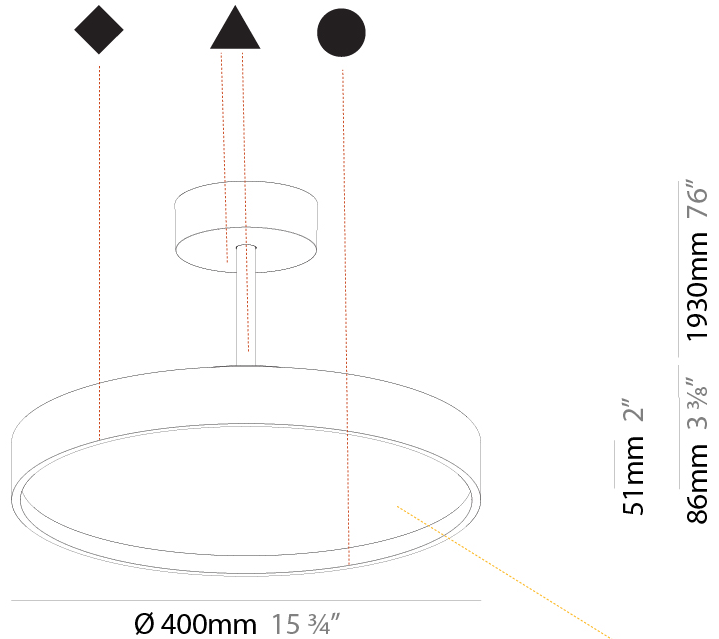

GENERAL

Series: Sign Diva Tube
Subseries: Sign Diva Tube Korona
Brand: Prolicht
Division: Architectural
Mounting Type: Suspension
Mounting Location: Ceiling
Subcategory: Pendant

PHYSICAL

Shape: Round
Diameter (mm): 400
Diameter (in): 15 3/4
Height (mm): 86
Height (in): 3 3/8
Max. Overall Height (mm): 2016
Max. Overall Height (in): 79 3/8
Light Distribution: Direct / Indirect
Weight (kg): 3.251
Weight (lbs): 7.167

Diffuser: PMMA - Opal / Micro-Prism / Sparkling Secret / Vintage Industrial

Fixture Finish: SSR / BKV / CWI / CRY / HAB / UFT / ITA / RUA / FTG / MYG / LOD / PUS / FRO / FUP / KIA / POP / BLS / SPG / MEY / GOH / GUM / CHC / COM / ABZ / JAG / OBR / MOS / ROR

Fixture Material: Extruded Aluminum / Steel

ELECTRICAL

Lamp Type: LED (Zhaga Standard)
Input Wattage (W): 30
Total Output Wattage (W): 16 / 11.8
Dimming: Tri-Mode (Non-Dimming and Phase Dimming (120Vac only) and 0-10V Dimming)
Driver Included: Yes
Driver Location: Integrated
Driver Type: Constant Current - Universal
Driver Class: Class 2
Input Voltage (V): 120 - 277
Constant Current (MA): 500 / 350

LED

Color Temperature (*K): 2700 / 3000 / 3500 / 4000
Max. Delivered Lumen (lm): 3409 / 3019 / 3055 / 3117
Nominal Lumen (lm): 4182 / 4142 / 4189 / 4275
CRI: >90 CRI
Lamp Life (hrs): 50000

OPTICAL

RATINGS AND CERTIFICATIONS

Certified By: Certified for North American Standards
IP rating: IP20

A

D