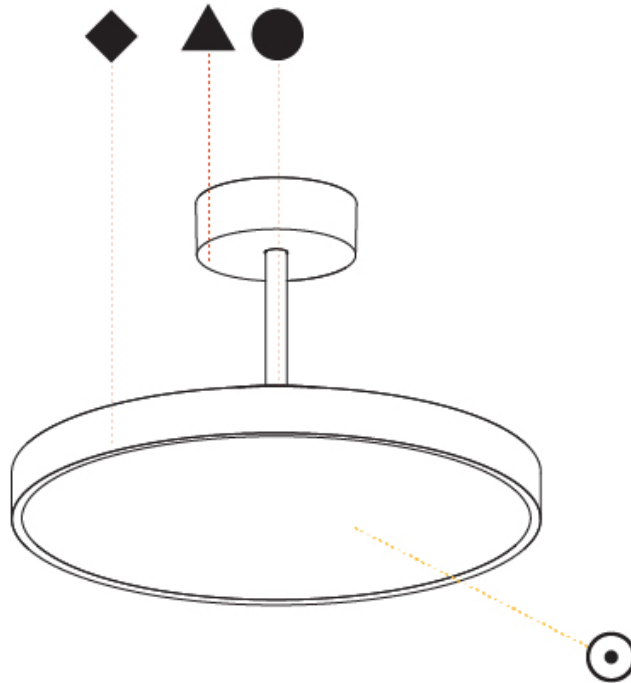

SIGN DIVA TUBE SUSPENSION

A300021-

PROJECT	_____
TYPE	_____
SPECIFIER	_____
QUANTITY	_____
DATE	_____

A